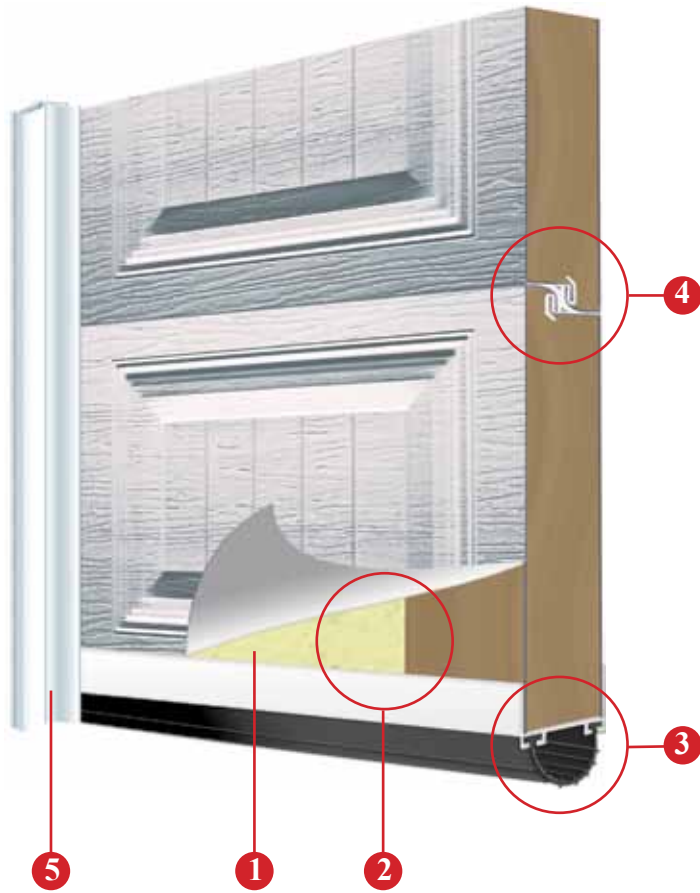

At **Laforge Doors Ltd.**, we are committed to giving you peace of mind.

1 Polyurethane injected (CFC free) insulation ensures the panel's strength and provides an R-16 thermal value.

2 Wood end pieces ensure solidity and eliminate conduction of cold.

3 Bottom rail with an EPDM U-shaped flexible rubber provides a contoured seal between the door and the floor for maximum protection. The aluminum bottom rail is supplied with the Supreme package. The PVC bottom rail is supplied with the Deluxe and Standard packages, however you can upgrade to the aluminum bottom.

4 Designed and manufactured for harsh weather, our 4 point seal system creates a continuous barrier for each panel section.

5 Available in 6 different colors, the PVC side seals with double lip construction prevent air, snow and dust infiltration. Concealed fastener system for added beauty.