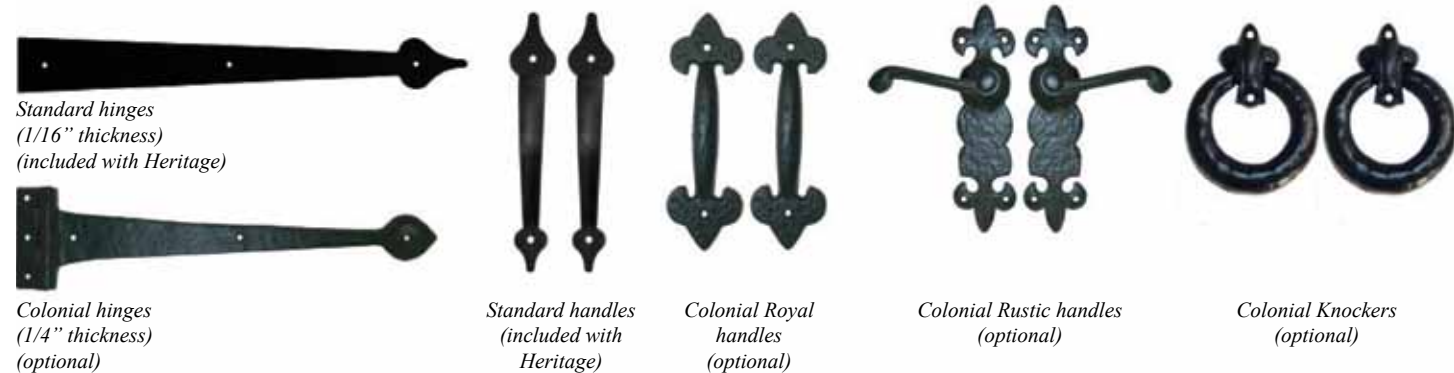

Deluxe

1 3/4" Aluminum

1 3/4" **aluminum**; polyurethane injected insulation with an R-16 value; choice of 5 exotic colors; 2" nylon rollers; PVC bottom rail; 10,000 cycles torsion spring.

The **Deluxe** package is a premium choice for any home. This polyurethane injected door offers the perfect balance between beauty and strength, and is sure to add to your home's splendor. The Deluxe package features 22 gauge aluminum skin both inside and out.

Standard

1 3/4" Steel

1 3/4" **steel**; polyurethane injected insulation with an R-16 value; choice of 5 exotic colors; 2" nylon rollers; PVC bottom rail; 10,000 cycles torsion spring.

The **Standard** package is the top-of-the-line for our steel model. It is designed to be both energy efficient and low-maintenance. Owners will be delighted by the longevity, durability, and smooth operation that comes naturally to a door built with the highest of standards.

For more information, contact your Laforge door dealer or go to www.laforgedoors.com.

Heritage doors are offered with a variety of decorative hardware.

2. Select a distinctive thermopane window design.

Contemporary, Gold Diamond (Triple Glazed), Gold Storston (Triple Glazed), Frosted, Diamond, Perimeter, Sherwood, Vertical, Wilson, Storston (4 squares), Longueuil, Storston (6 Squares) (Inside or Insert), Curved, 9'x 7', 9'x 7', 11'x 7', 11'x 7', 11'x 7', 14'x 7', 14'x 7', 15'x 7', 16'x 7', 16'x 7', 16'x 7'